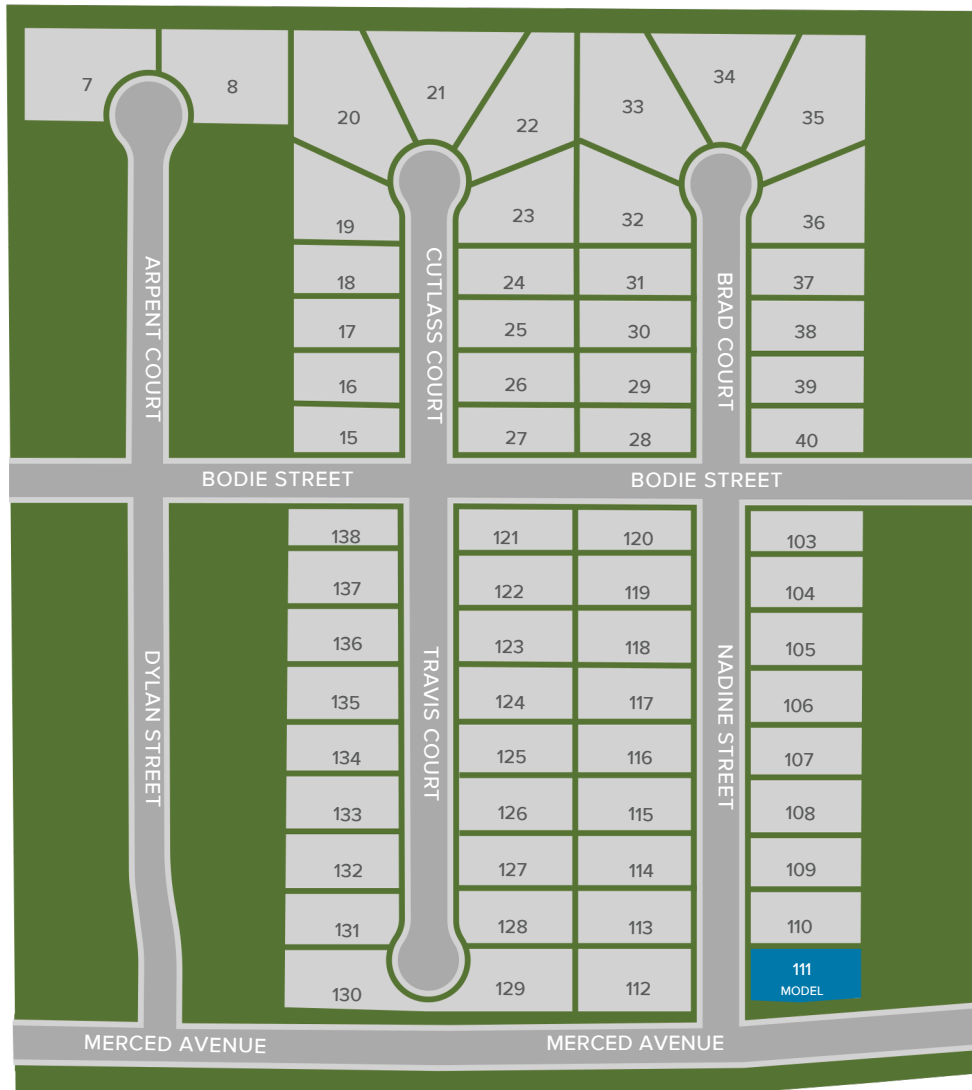

SITE MAP
Solera III

CenturyCommunities.com/CentralCalifornia | 209.262.3451

Prices, plans, and terms are effective on the date of publication and subject to change without notice. Map is not to scale. Offered for sale in California by BMC Realty Advisors, Inc. Real Estate Broker, License #01920450. General Contractor, License #971581. © 05/2026 Century Communities, Inc.